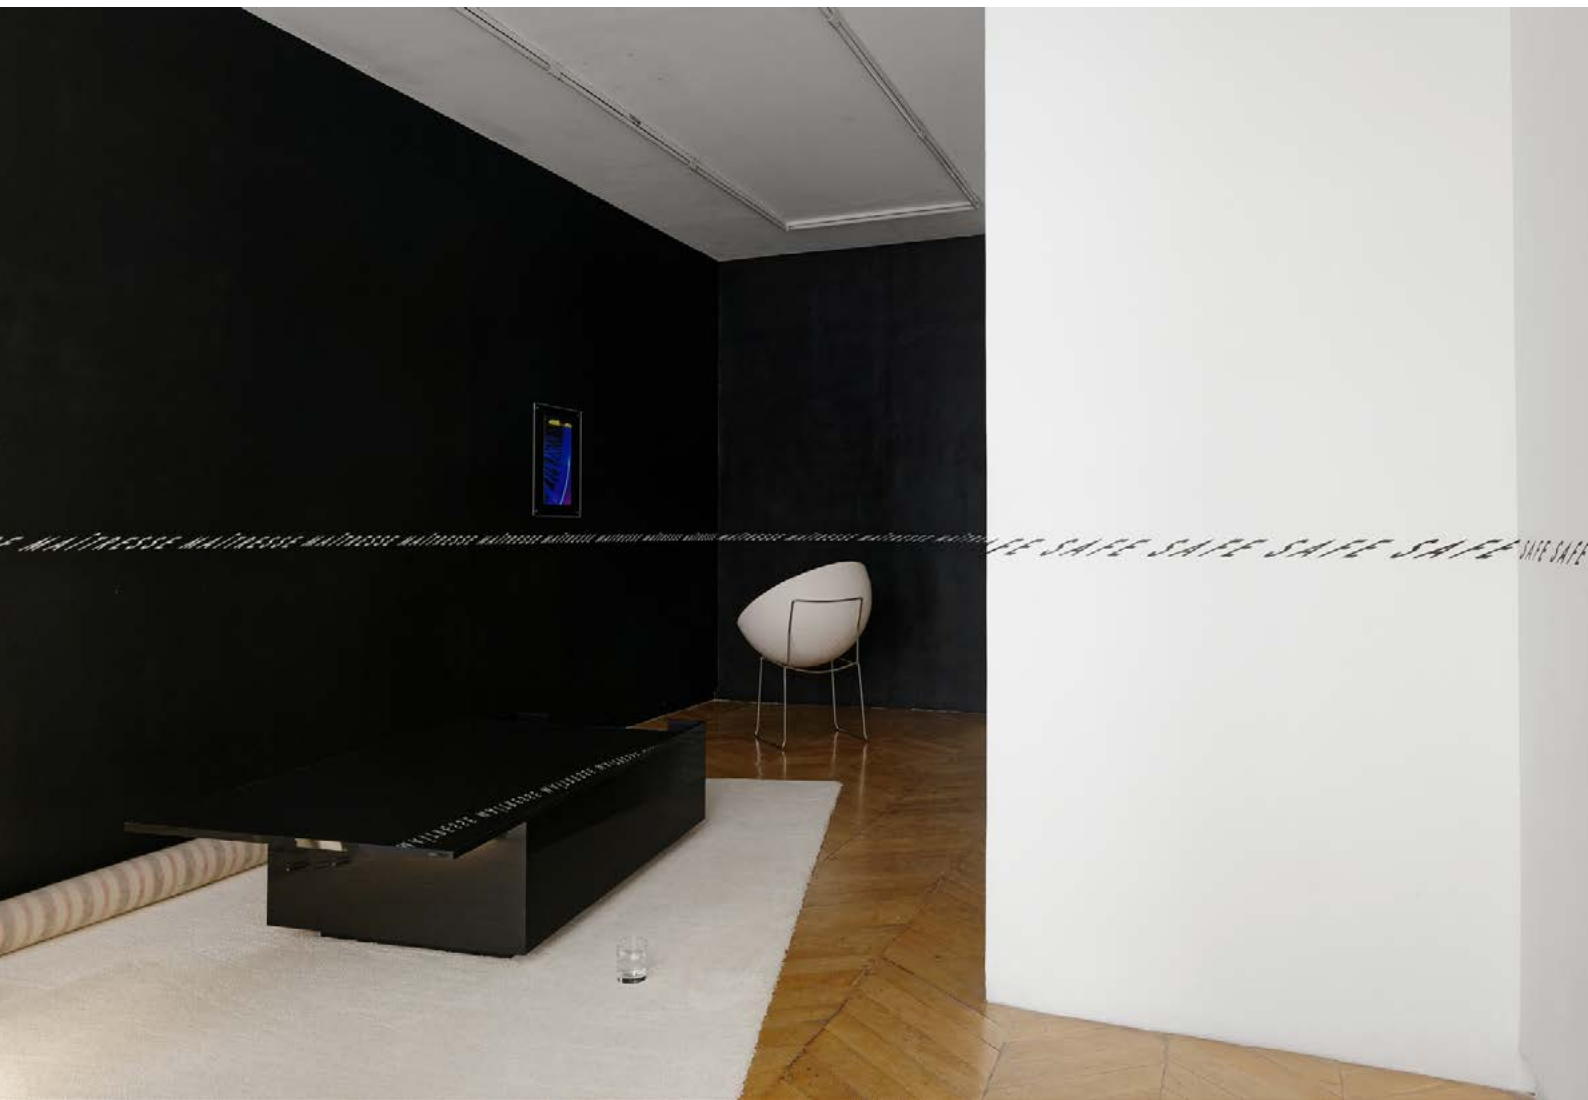

**LAËTITIA
BADAUT
HAUSSMANN**

LUCY JORDAN

Stage Circle Marble, 2020
wood, paint, metal, carpet
sculpture : 50 x 136 x 80 cm
carpet : variable dimensions

Stage Circle Marble, 2020
wood, paint, metal, carpet
sculpture : 50 x 136 x 80 cm
carpet : variable dimensions

Stage Circle Marble, 2020
wood, paint, metal, carpet
sculpture : 50 x 136 x 80 cm
carpet : variable dimensions

Stage Circle Marble, 2020
wood, paint, metal, carpet
sculpture : 50 x 136 x 80 cm
carpet : variable dimensions

Safe Maitresse, 2020
black and white wall painting
Variable dimensions
Edition 3 + 2 PA

Maquette (Safe), 2020
80 x 40 cm
polystyrene, tadelakt, aluminium, inox

Stage Circle Marble, 2020
wood, paint, metal, carpet
sculpture : 50 x 136 x 80 cm
carpet : variable dimensions